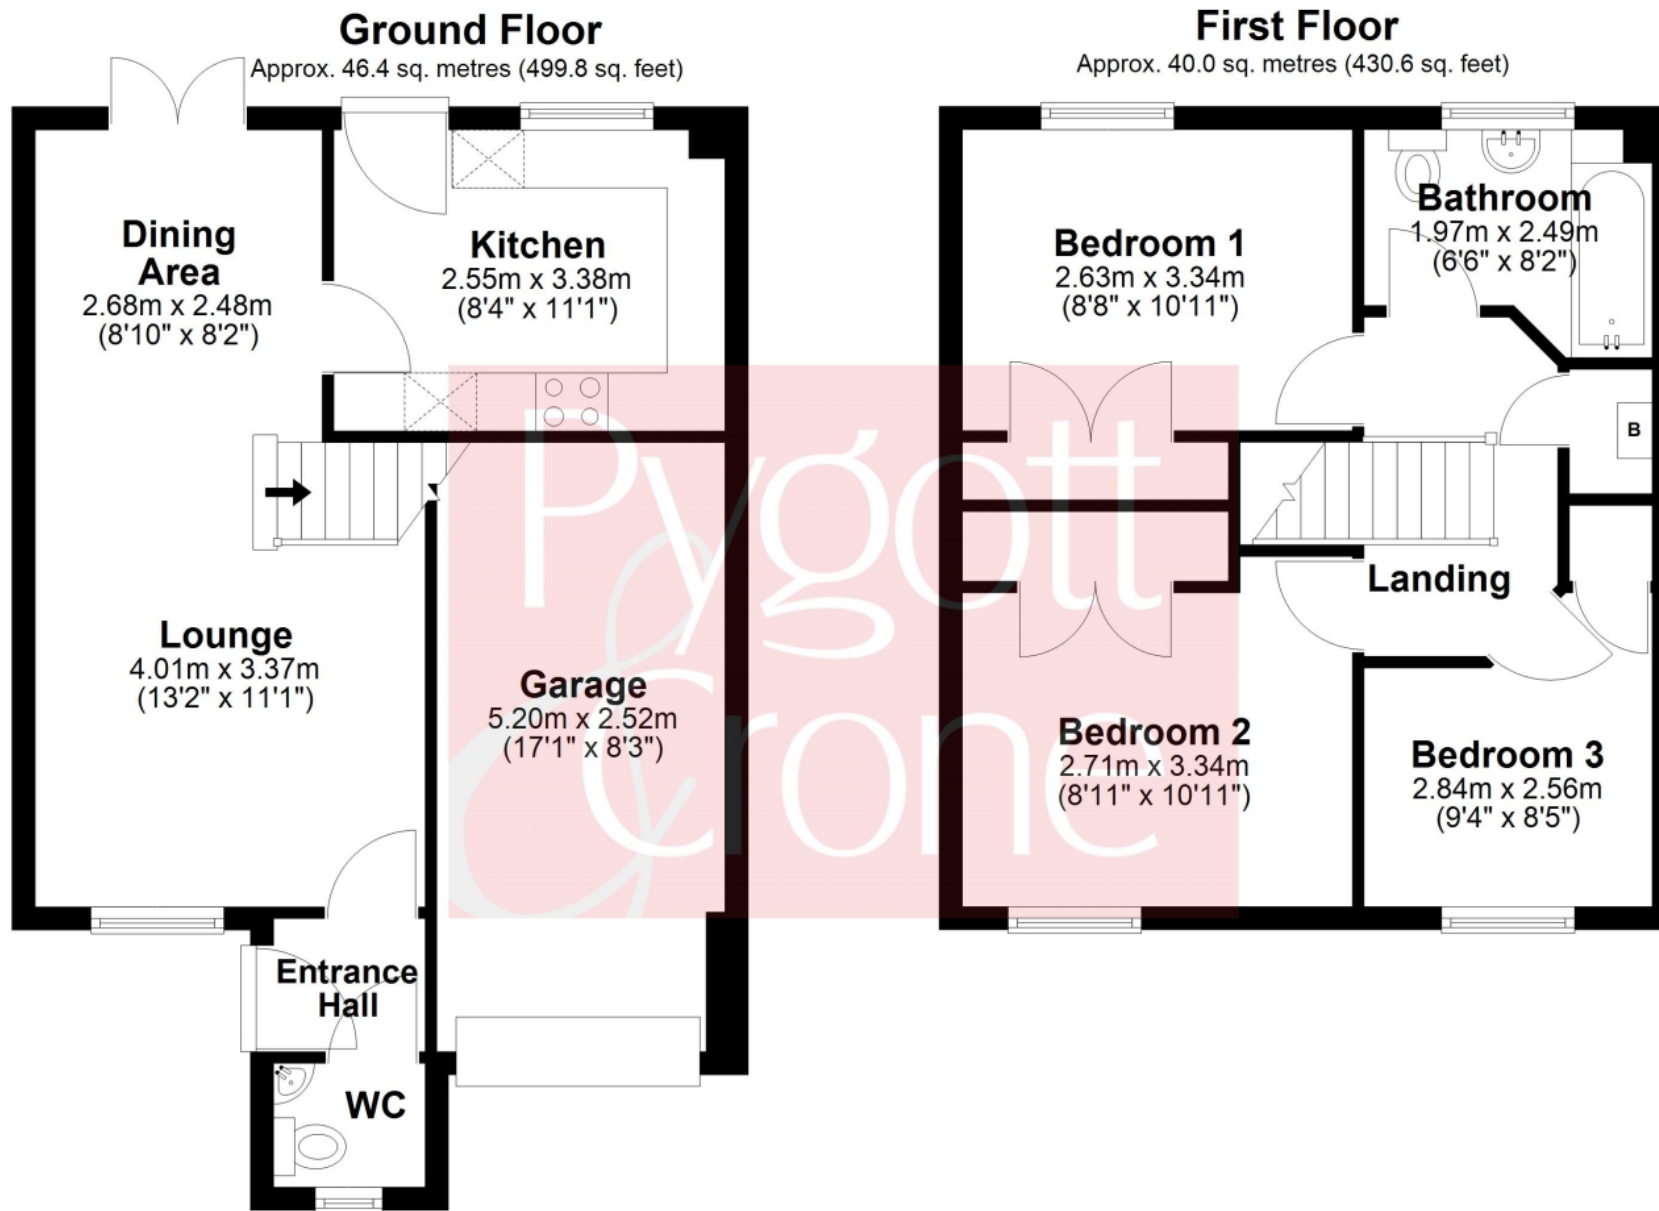

The accommodation comprises an entrance hall, cloakroom, lounge/diner and kitchen/diner to the ground floor. To the first floor are three bedrooms and a family bathroom.

Outside, there is a driveway to the front providing off-road parking, an integral garage, and an enclosed rear garden. The property further benefits from gas central heating and uPVC windows and doors.

Viewing is advised.

Total area: approx. 86.4 sq. metres (930.5 sq. feet)

Floor plan created by Matte Black Media.
Plan produced using PlanUp.

Location

Show on Google: [schools](#), [doctors](#), [supermarkets](#), [restaurants](#), [railway stations](#)